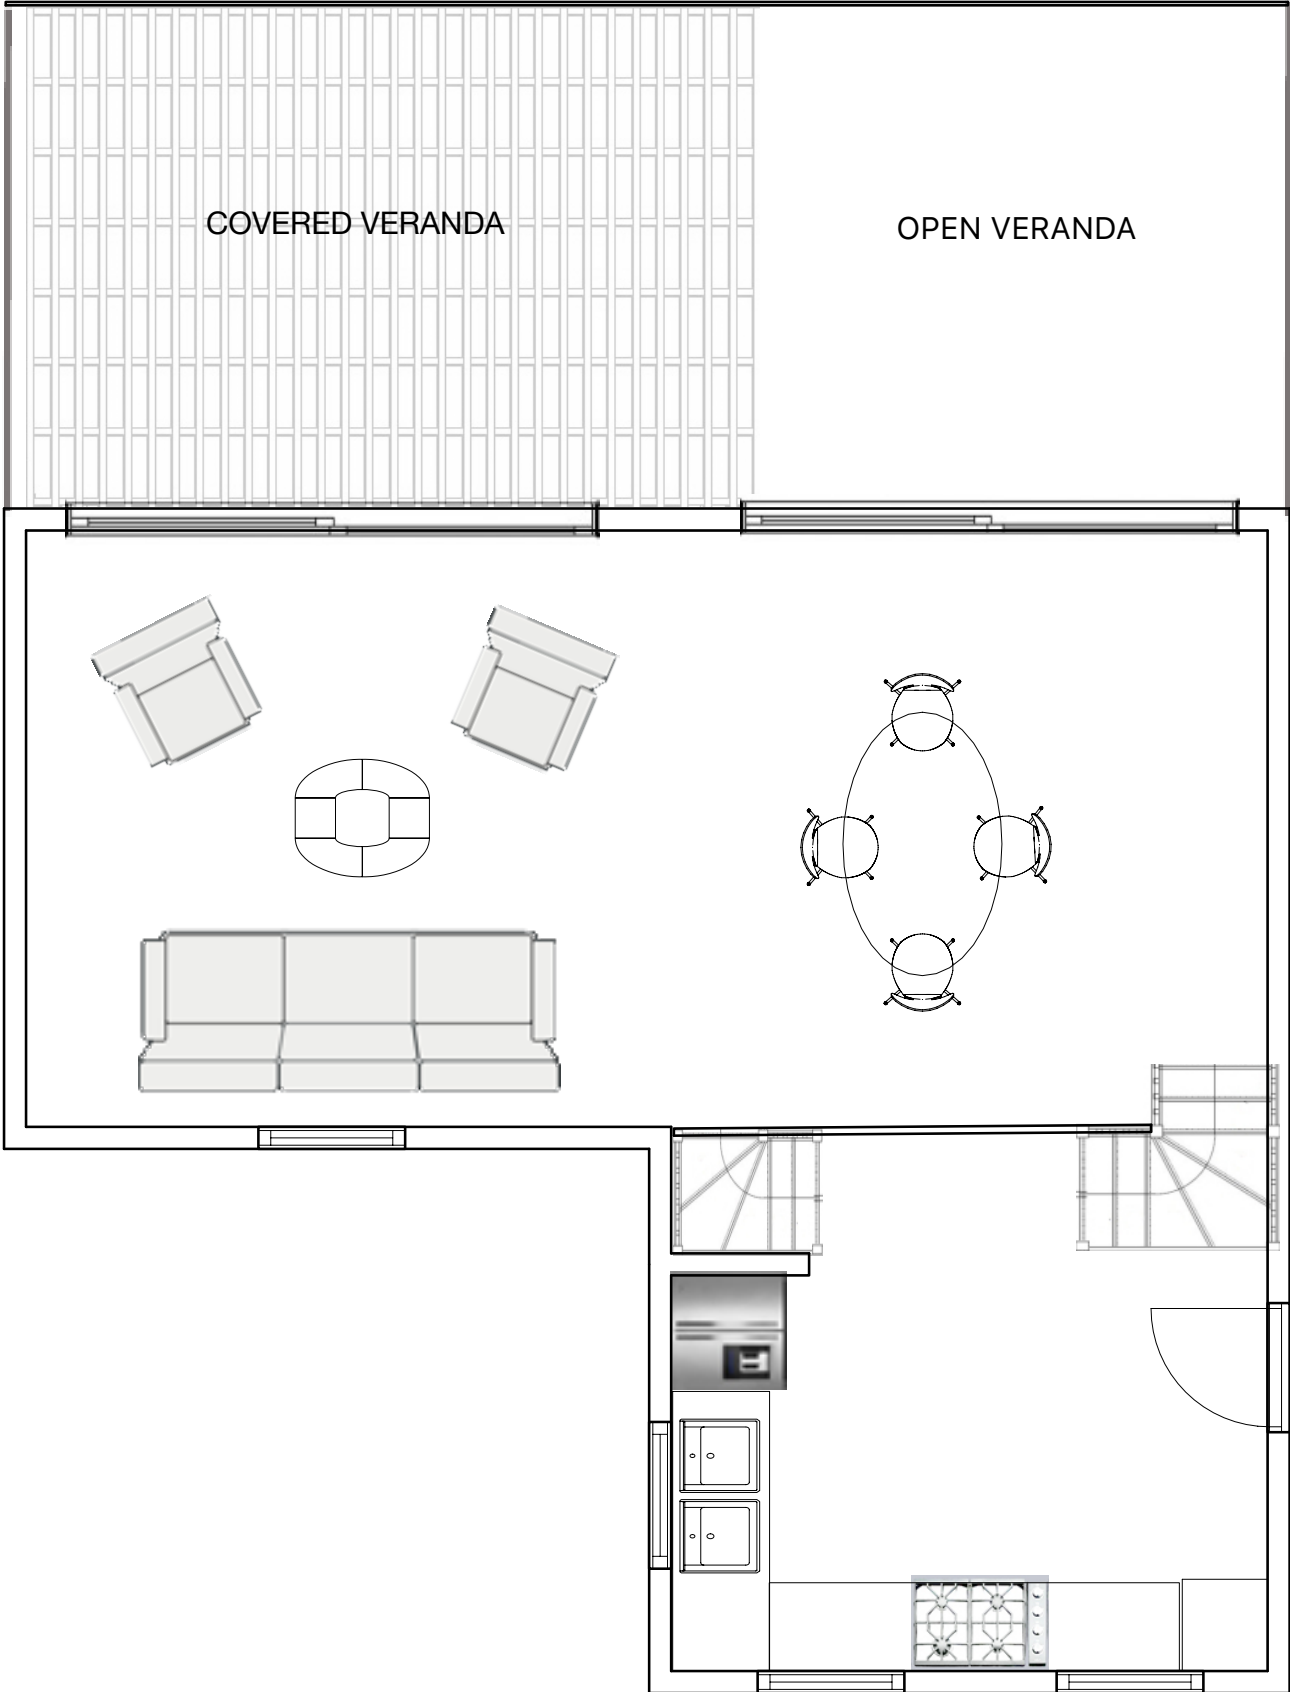

VILLA 471, ST JAMES

MAIN FLOOR

OPEN PATIO

COVERED PATIO

WARDROBE

STORAGE/
LINEN CUPBOARD